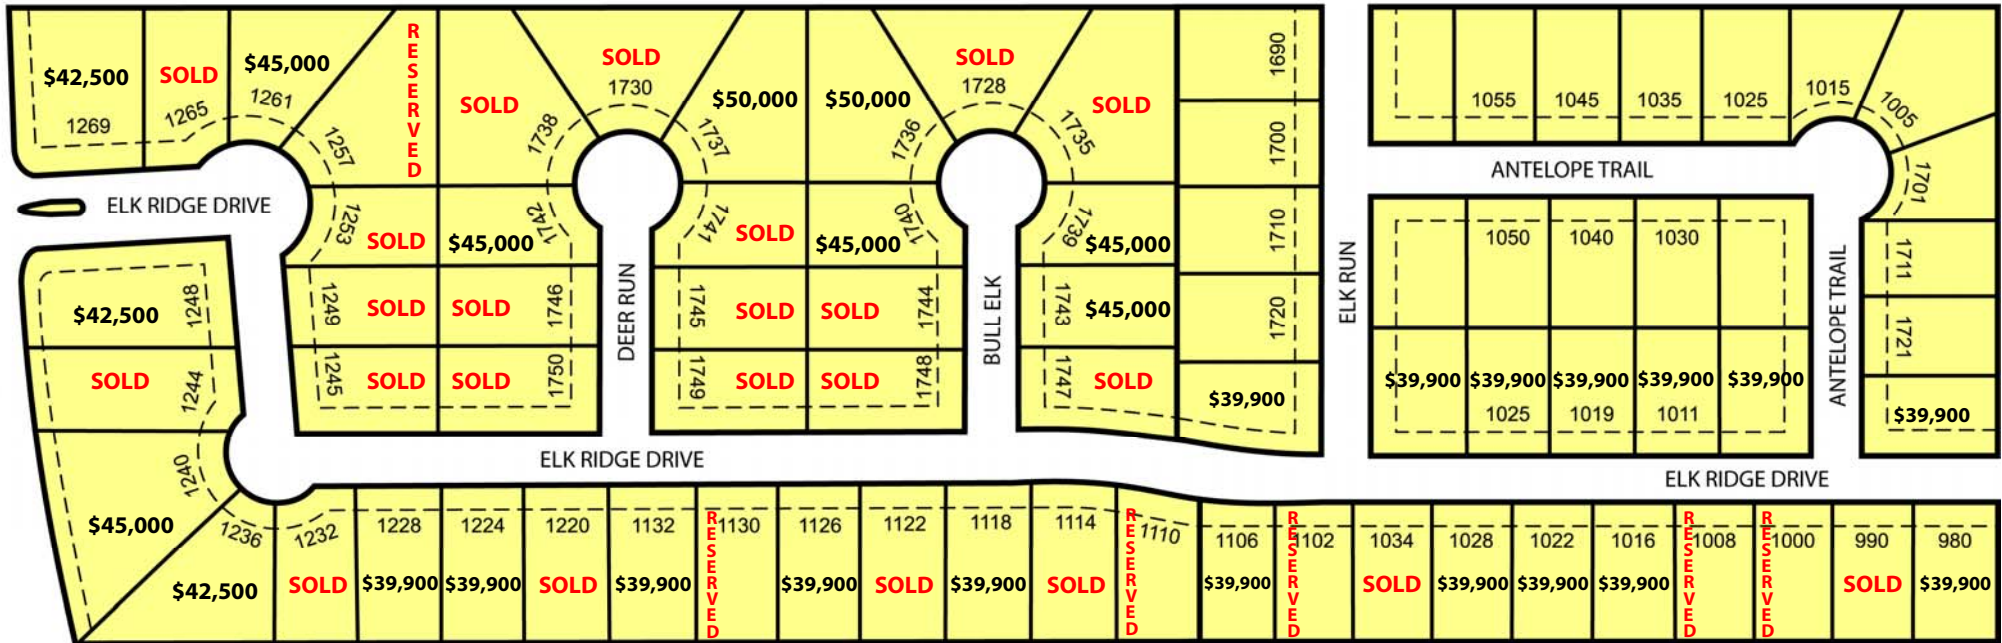

ELK RIDGE ESTATES

CITY OF STEPHENVILLE, ERATH COUNTY, TEXAS

Farm-To-Market Road No. 914

ElkRidgeProperty.com

South on FM 914 (Alexander HWY) At the Big Elk | Call Andy Hansen in Stephenville at 817-559-1420